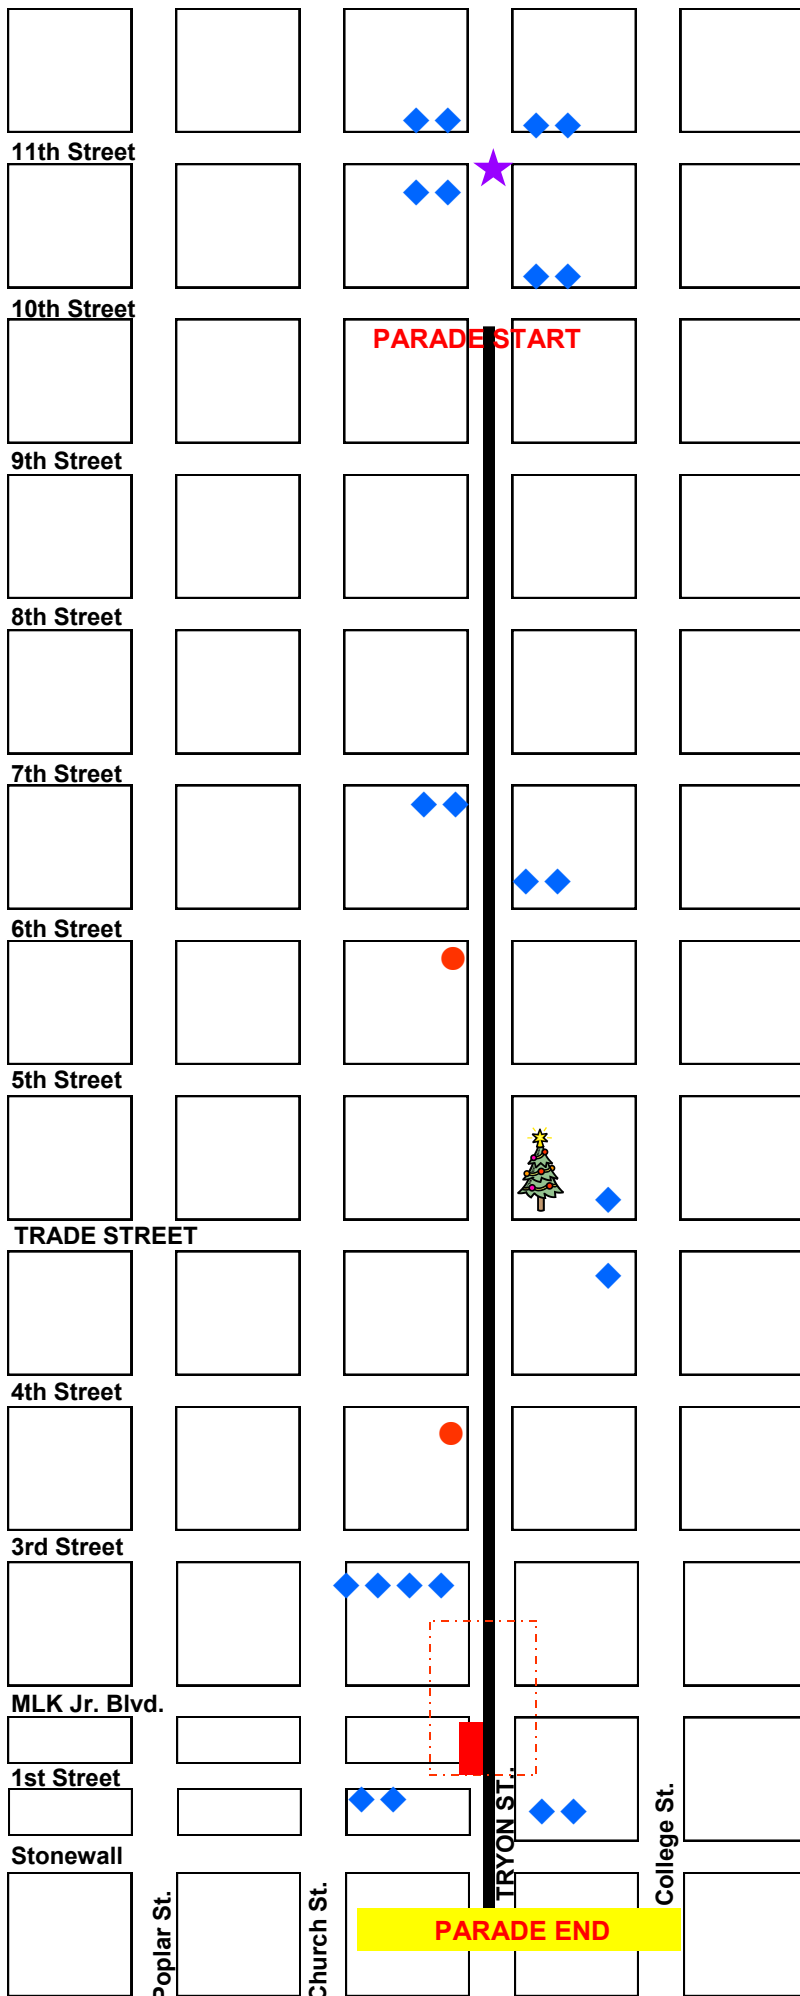

2011 Belk Carolinas' Carrousel Parade

Vendor Location Map

(July 2011-subject to change)

-  Participant Check-In
-  Porta-Jon
-  Food Vendor
-  Second Harvest
-  Viewing Stands

 Barricades for WBTV, Judges' stand, VIP Seating